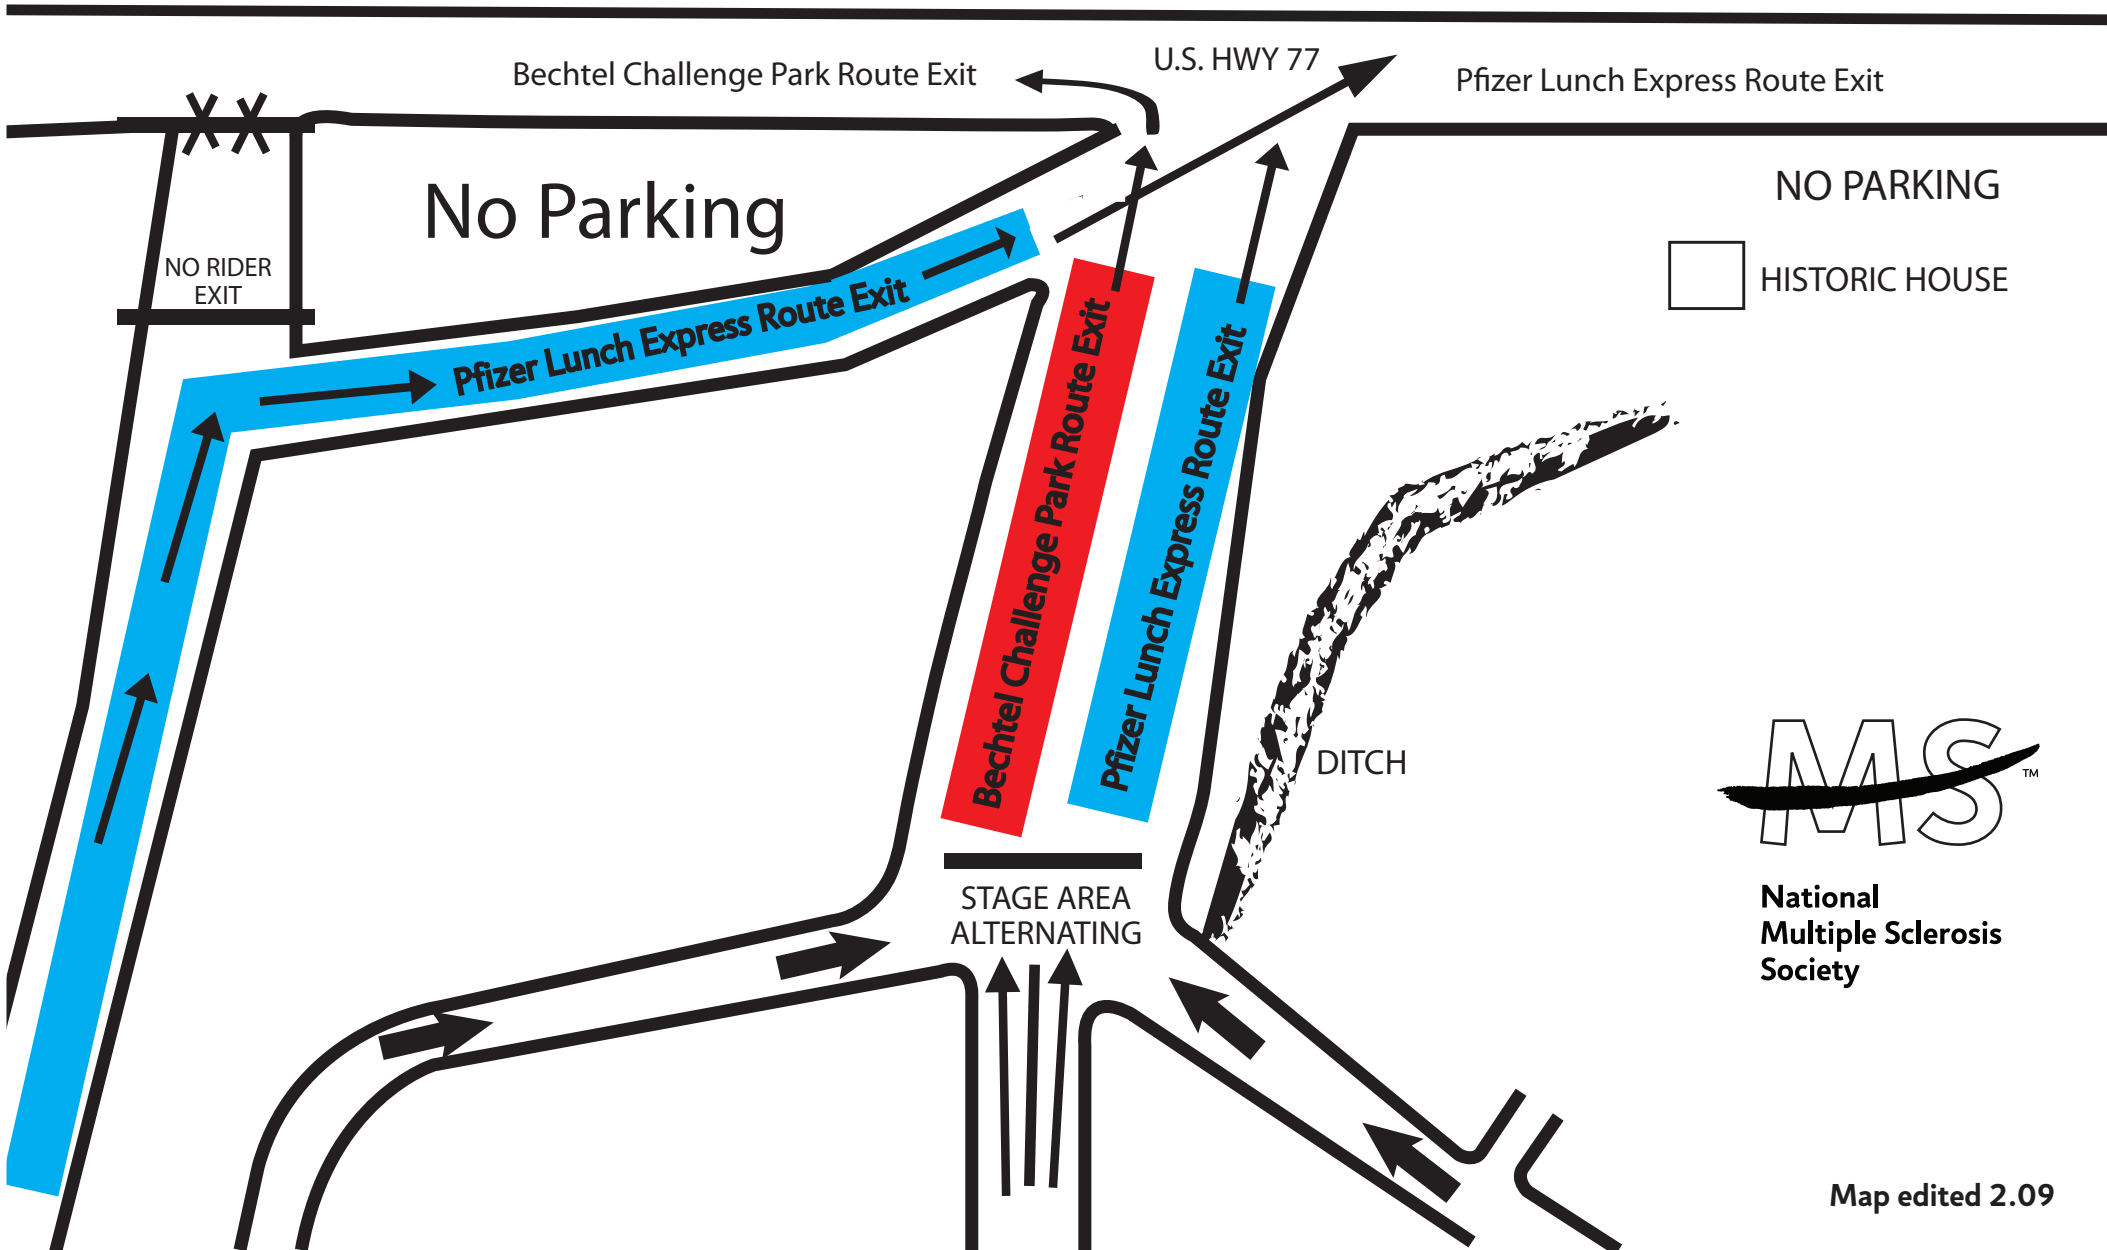

FAYETTE COUNTY FAIRGROUNDS - LA GRANGE, TX

6:45 a.m. Sunday, April 19

Club 300 followed by General Start

[Start time dependent upon weather]

No Vehicles In or Out
After 6 a.m.

**National
Multiple Sclerosis
Society**